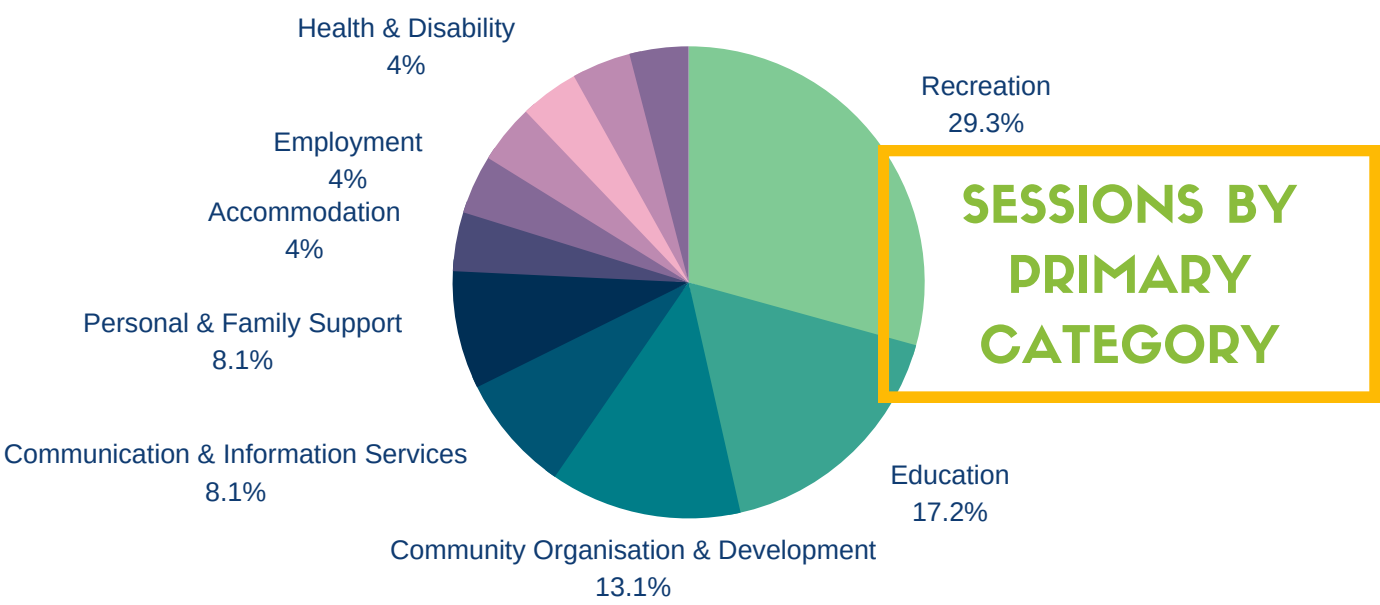

PETERBOROUGH COUNCIL

WHAT ARE OUR COMMUNITY NEEDS?

270 SESSIONS 1 JULY 2021 - 30 JUNE 2022

LANDING PAGES:

WHO ARE OUR USERS?