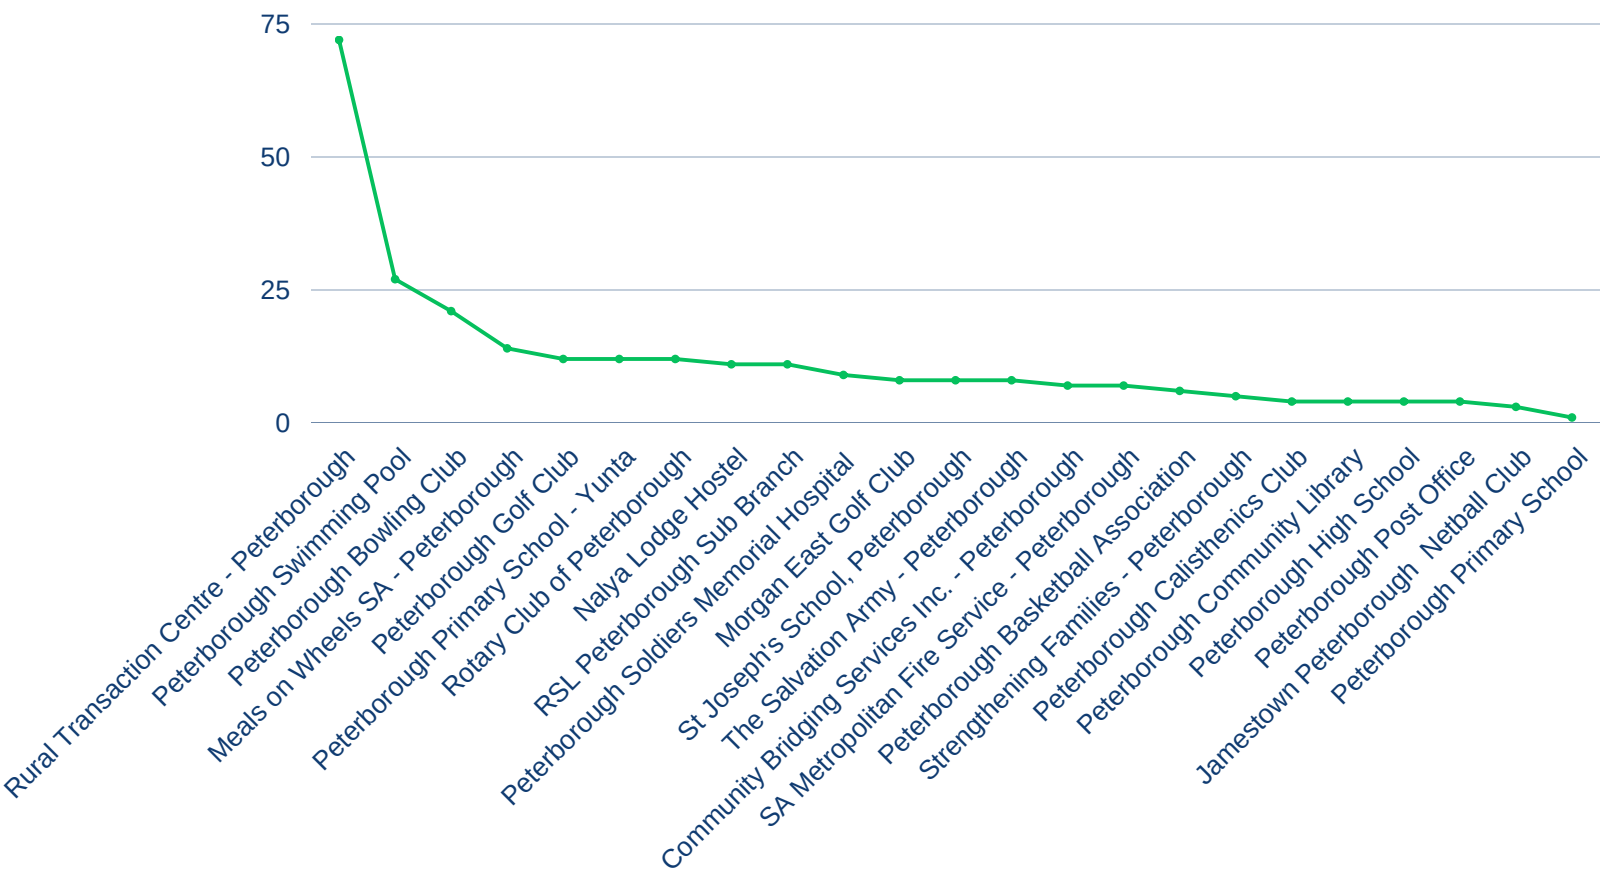

PETERBOROUGH COUNCIL

WHAT ARE OUR COMMUNITY NEEDS?

270 SESSIONS 1 JULY 2021 - 30 JUNE 2022

LANDING PAGES:

WHO ARE OUR USERS?